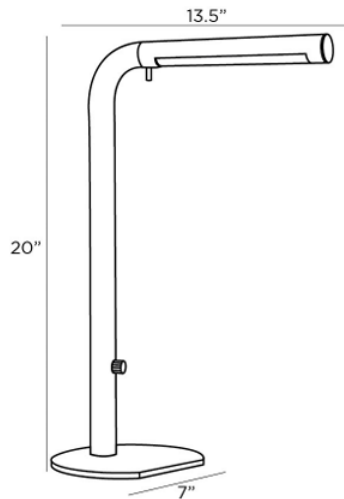

SADIE TASK LAMP

- The Streamlined Task Lamp is Steel with a White Acrylic Diffuser.
- Led-Integrated Lamp is Fitted with a Pin Detail, Allowing it to Swivel and Direct Light Precisely Where Needed
- Available in English Bronze
- Socket: 1, Integrated Led
- Switch: Full Range Dimmer, On Body

PRODUCT #:	ITEM	WIDTH	DEPTH	HEIGHT	PRICE	ADDITIONAL INFORMATION
254-49541	SADIE TASK LAMP (ENGLISH BRONZE)	7	13.5	20	\$1,221	

APPEARANCE

Material: Acrylic, Steel
 Finish: English Bronze, White
 Top Coat/Sealant: true

DIMENSIONS

Body: W: 1.5 IN
 Base: H: 0.25 IN, W: 7 IN, D: 7 IN
 Foot Print: W: 7 IN, D: 7 IN

WIRING

Rating: Indoor Only
 LED Color Temp: 3000K
 LED CRI: 90+
 LED Lumens: 1392
 Certification Note: PENDING REVIEW
 Tilt Test: 10 Degrees - AU
 Cord: 10 FT, Back of Lamp Base, Black Cloth, SPT-2
 Socket: 1, English Bronze, Integrated LED
 Switch: Full Range Dimmer, On Body
 Maximum Watt: 9
 Voltage: 110-120 V
 LED Lifespan: 20,000