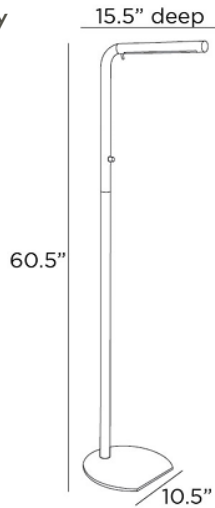

SADIE FLOOR LAMP

- The Streamlined Floor Task Lamp is made of Steel with a White Acrylic Diffuser.
- Led-Integrated Lamp is Fitted with a Pin Detail, Allowing it to Swivel and Direct Light Precisely Where Needed
- Available in Antique Brass finish
- Socket: 1, Integrated Led
- Switch: Full Range Dimmer, On Body

PRODUCT #:	ITEM	WIDTH	DEPTH	HEIGHT	PRICE	ADDITIONAL INFORMATION
254-79848	SADIE FLOOR LAMP (ANTIQUÉ BRASS)	10.5	15,5	60.5	\$2,034	

APPEARANCE

Material Acrylic, Steel
 Finish English Bronze, White
 Top Coat/Sealant true

DIMENSIONS

Base H: 0.25 IN, W: 10.5 IN, D: 15.5 IN
 Foot Print W: 10.5 IN, D: 15.5 IN

WIRING

Rating Indoor Only
 LED Color Temp 3000K
 LED CRI 90+
 LED Lumens 1803
 Certification Note PENDING REVIEW
 Tilt Test 10 Degrees - AU
 Cord 12 FT, Back of Lamp Base, Black Cloth, SPT-2
 Socket 1, Black, Integrated LED
 Switch Full Range Dimmer, On Body
 Maximum Watt 12
 Voltage 110-120 V
 LED Lifespan 20,000