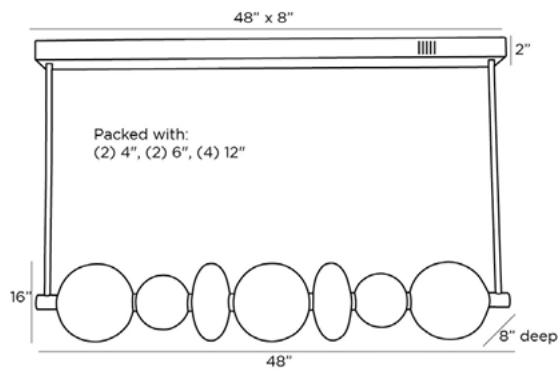

RAPHAEL CHANDELIER

- Totemic Shapes Of Champagne And Smoke Glass Are Strung Like Beads Along A White Acrylic Diffuser And Anchored To A Linear Framework Constructed Of English Bronze Iron
- Integrated Led
- Finish Will Vary
- Damp-Rated, Although Limited Covered Outdoor Areas May Affect Finish
- Max Wattage:18
- Voltage:110-120 V

DIMENSIONS

Chandelier	H: 8 IN, W: 48 IN, D: 8 IN
Minimum Hanging Height	16 IN
Maximum Hanging Height	44 IN
Canopy	H: 2 IN

WIRING

Rating	Damp
LED Color Temp	3000K
LED CRI	90+
LED Compatible Dimmer	0-10 V Dimmer
LED Lumens	1730
Certification Note	PENDING REVIEW
Cord	7 FT, Clear/Silver, SVT
Socket	1, Integrated LED
Maximum Watt	18
Voltage	110-120 V
LED Lifespan	20,000

REPLACEMENT PARTS

Replacement Part 1	PIPE-514
Replacement Part 1 Dim	(1) 4", (1) 6", and (1) 12"

CONTRACT

Contract Suitable	true
-------------------	------