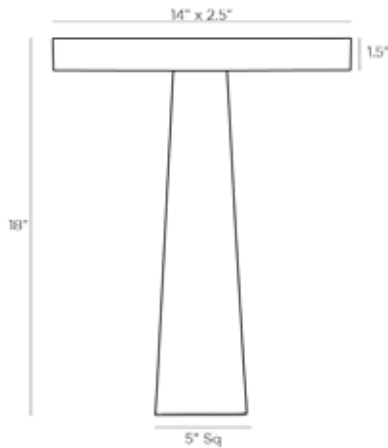

OSBERT LAMP

- A Minimalist T-Shape Profile is Constructed of a Sleek Steel Top and a Robust Black Marble Base
- Steel Top Features an English Bronze Finish and Neatly Conceals an Led Strip
- Finish and marble will vary
- Socket: 2, Integrated Led
- Switch: On/Off Rotary, On Line, Black

PRODUCT #:	ITEM	WIDTH	DEPTH	HEIGHT	PRICE	ADDITIONAL INFORMATION
254-49782	OSBERT DESK LAMP	14	2.5	18	\$1,350	

APPEARANCE

Material	Marble, Steel
Finish	Black, English Bronze
Finish Will Vary	true
Top Coat/Sealant	true

DIMENSIONS

Foot Print	2.5 W: 5 IN, D: 5 IN
------------	-------------------------

WIRING

Rating	Indoor Only
LED Color Temp	3000K
LED CRI	90+
LED Compatible Dimmer	Non-Dimmable
LED Lumens	1320
Certification Note	CANNOT BE REWIRED FOR INTL USE.
Tilt Test	10 Degrees - AU
Cord	1 FT, Back of Lamp Base, Black Cloth, SPT-2
Socket	2, Black, Integrated LED
Switch	On Line, On/Off Rotary
Maximum Watt	12
Voltage	110-120 V
LED Lifespan	30,000