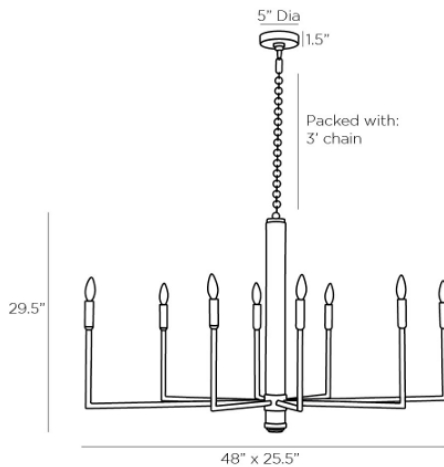

ORLANDO CHANDELIER

- Candelabra Silhouette Is Crafted From Blackened Iron And Is Introduced By A Natural Driftwood Column.
- Fitted With Eight Lights
- Socket: 8, Type B - E12
- Max Wattage: 40

PRODUCT #:	ITEM	WIDTH	DEPTH	HEIGHT	PRICE	ADDITIONAL INFORMATION
254-84068	ORLANDO CHANDELIER	48	25.5	29.5	\$3,417	

APPEARANCE

Material	Driftwood, Iron
Finish	Blackened Iron, Natural
Finish Will Vary	true
Top Coat/Sealant	true

DIMENSIONS

Chandelier	H: 29.5 IN, W: 48 IN, D: 25.5 IN
Minimum Hanging Height	32 IN
Maximum Hanging Height	67 IN
Canopy	H: 1.5 IN, Dia: 5.00 IN

WIRING

	UL,EU,SA
Rating	Damp
Certification Note	PENDING REVIEW
Cord	10 FT, Clear/Silver, SVT
Socket	8, Type B - E12
Photographed Bulb	Clear Straight Tip Candelabra Bulb
Maximum Watt	40
Voltage	110-120 V

REPLACEMENT PARTS

Replacement Part 1	CHN-263
Replacement Part 1 Dim	3'
Replacement Part 2	CANOPY-576
Replacement Part 2 Dim	1.5" x 5" Dia

CONTRACT

Contract Suitable	true
-------------------	------