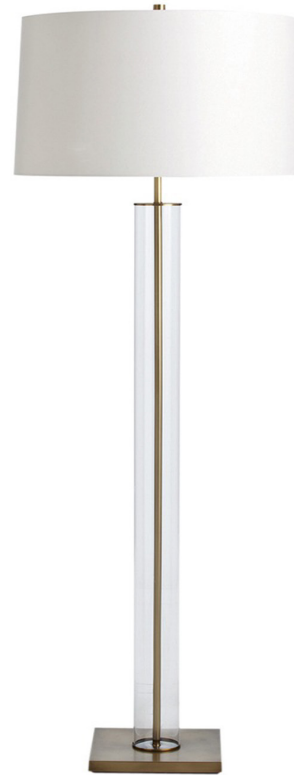

## NORMAN FLOOR LAMP

- Available In Antique Brass And Clear Glass Or Polished Nickel And Clear Glass With White Paper Shade
- 3 Way Switch
- Type A E6 Incandescent 100W Max

PRODUCT #:	ITEM	WIDTH	DEPTH	HEIGHT	PRICE	ADDITIONAL INFORMATION
254-79957-157	NORMAN FLOOR LAMP-ANTIQUE BRASS*	23	23	67	\$1,854	
254-79956-148	NORMAN FLOOR LAMP-POLISHED NICKEL	23	23	67	\$1,854	