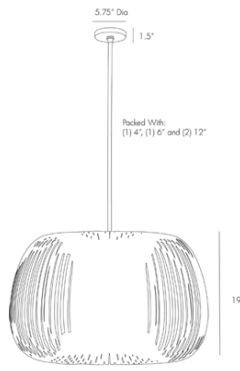

MIA PENDANT

- Almost 100 Strips Of Upholstered Banding
- The Bands Are Made Of A Super Pliable Material And Simple Beige Cotton
- The Lantern From White Cotton
- Fixture Suspends From A Stainless Steel Stem Finished In A Warm Antique Brass
- Additional Pipe Available (Pipe-101).
- TYPE A- E26, OTHER 40W MAX

PRODUCT #:	ITEM	WIDTH	DEPTH	HEIGHT	PRICE	ADDITIONAL INFORMATION
254-41005	MIA PENDANT	27	27	20.5-50.5	\$1,854	

APPEARANCE

Material	Microfiber, Steel
Finish	Antique Brass, Beige
Top Coat/Sealant	true

DIMENSIONS

Pendant	H: 19 IN, Dia: 27.00 IN
Minimum Hanging Height	20.5 IN
Maximum Hanging Height	54.5 IN
Canopy	H: 1.5 IN, Dia: 5.00 IN

WIRING

	UL,EU,SA
Rating	Indoor Only
Cord	10 FT, Clear/Silver, SVT
Socket	1, Type A- E26 Other
Maximum Watt	40
Voltage	110-120 V

REPLACEMENT PARTS

Replacement Part 1	PIPE-504
Replacement Part 1 Dim	(1) 4", (1) 6", (1) 12"
Replacement Part 2	CANOPY-654
Replacement Part 2 Dim	1" x 5.75"

CONTRACT

Contract Suitable	true
-------------------	------