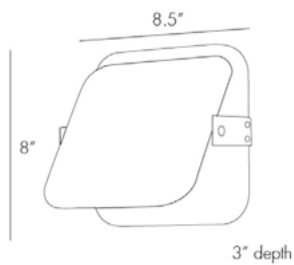

MERCURY SCONCE

- Pivots To Customize Of The Light Source:
Top, Bottom, Or Side
- Antique Brass
- Type A- E26 40 Watt

PRODUCT #:	ITEM	WIDTH	DEPTH	HEIGHT	PRICE	ADDITIONAL INFORMATION
254-DS49002	MERCURY SCONCE	8.5	8.5	8.5	\$936	

APPEARANCE

Material	Steel
Finish	Antique Brass
Top Coat/Sealant	true
Link	Welded

DIMENSIONS

Center Of Mount From Btm	4 IN
Mount	H: 8 IN, W: 8.5 IN

WIRING

	UL,EU,SA
Rating	Damp
Cord	5 FT, Black, SVT
Socket	1, Type A- E26 Other
Maximum Watt	40
Voltage	110-120 V

CERTIFICATIONS

	Mexico
Certifications	United States, Canada

COMPLIANCY

UL/ETL	Yes
RoHS	true

SHIPPING

Product Weight	4 LBS
Gross Weight 1	7 LBS
Shipping Box 1	H: 7 IN, L: 11 IN, W: 11 IN

ADDITIONAL INFO

Features	ADA
Hanging Orientation	Horizontal and Vertical