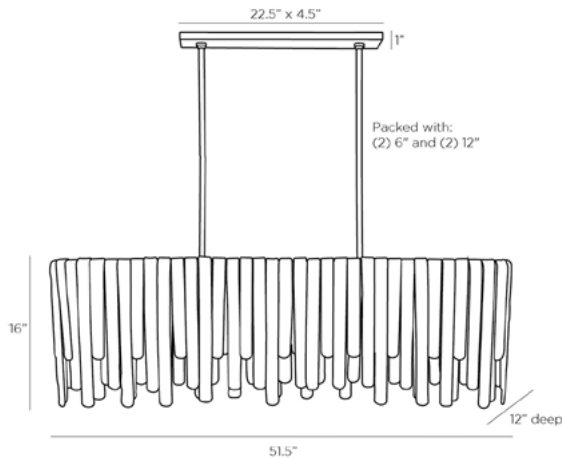

LEIGHTON CHANDELIER

- Individual Panels Of Clear Seedy Glass Suspend From A Large Oblong-Shaped Antique Brass Iron Frame

PRODUCT #:	ITEM	WIDTH	DEPTH	HEIGHT	PRICE	ADDITIONAL INFORMATION
254-89065	LEIGHTON GLASS CHANDELIER	51.5	12	16	\$4,677	

APPEARANCE

Material	Glass, Iron
Material Type	Seedy
Finish	Antique Brass, Clear
Finish Will Vary	true
Top Coat/Sealant	true

DIMENSIONS

Chandelier	H: 16 IN, W: 51.5 IN, D: 12 IN
Minimum Hanging Height	21 IN
Maximum Hanging Height	35 IN
Canopy	H: 1 IN, W: 22.5 IN, D: 4.5 IN

WIRING

	UL,EU,SA
Rating	Damp
Cord	7 FT, Clear/Silver, SVT
Socket	7, Type A - E26
Maximum Watt	60
Voltage	110-120 V

CERTIFICATIONS

Certifications	Mexico Australia, European Union, United Arab Emirates, United States, Canada
----------------	--

REPLACEMENT PARTS

Replacement Part 1	PIPE-457
Replacement Part 1 Dim	(1) 6" and (1) 12"
Replacement Part 2	CANOPY-555
Replacement Part 2 Dim	1" x 22.5" x 4.5"

CONTRACT

Contract Suitable	true
-------------------	------