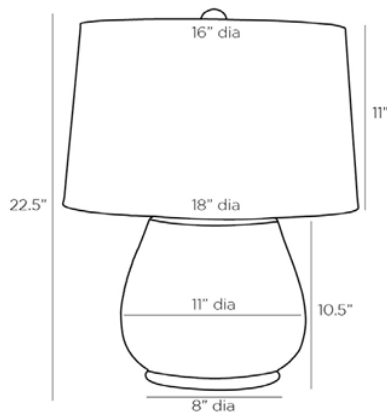

## KITA LAMP

- Terracotta Formation Features An Etched Pattern, Carved By Hand To Look Like Stone
- The Ivory And Charcoal Wash Finish Emphasizes The Crackled Texture, Settling Into Places Where The Etchings Are Present
- Topped With An Off-White Linen Shade With An Off-White Cotton Lining And A Matching Terracotta Finial
- Finish Will Vary
- 1, TYPE A - E26  
150W Max

PRODUCT #:	ITEM	WIDTH	DEPTH	HEIGHT	PRICE	ADDITIONAL INFORMATION
254-45027-252	KITA LAMP	18	18	22.5	\$990	

### APPEARANCE

Material	Brass, Cotton, Linen, Terracotta
Finish	Dark Antique Brass, Ivory and Charcoal Wash, Off-White
Finish Will Vary	true
Top Coat/Sealant	false
Finial Description	Matching ceramic
Finial Dimension	1" Dia

### DIMENSIONS

Shade	Top: 16.00 IN, Dia: 18.00 IN, Side: 11 IN
Body	H: 10.5 IN, Dia: 11.00 IN
Neck	H: 3 IN, Dia: 0.50 IN
Foot Print	Dia: 8.00 IN
Harp	8.5 IN