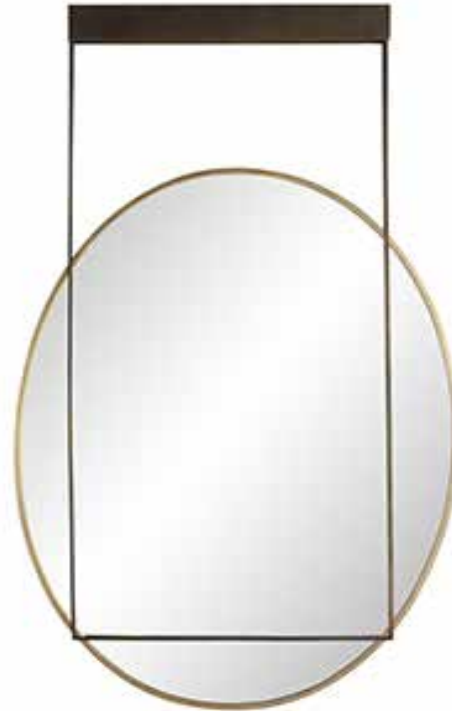

## KIMBER MIRROR

- The Rounded Iron Frame Layered Inside Of The Outer Cage So The Plain Mirror Itself Seems Suspended Within The Connected Pair
- Contrasting Bronze And Antique Brass
- Keyhole Hanging Hardware Nests Seamlessly Into The Design On The Frame

PRODUCT #:	ITEM	WIDTH	DEPTH	HEIGHT	PRICE	ADDITIONAL INFORMATION
254-2119	KIMBER MIRROR	28.5	2	49	\$2,517	