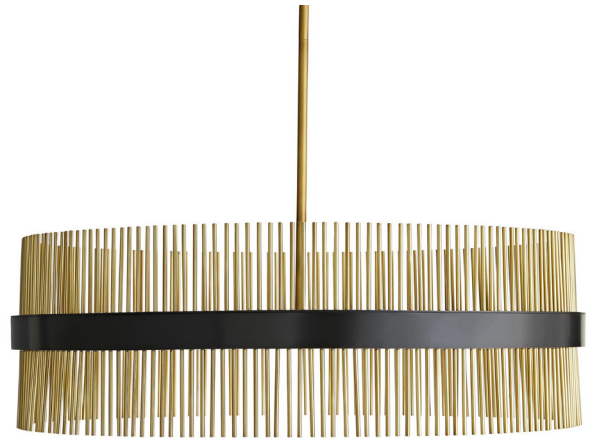

HOZIER CHANDELIER

- Hundreds Of Tubes Of Stainless Steel
- The Main Steel Ring Holds 12 Candelabra Bulbs And Is Finished In A Dark Bronze
- The Linear Tubes Are Fitted In The Main Ring And Match The Hanging Stem Antique Brass Finish
- Additional Pipe Available (Pipe-101)
- B10 INCANDESCENT-TYPE B--E12, OTHER 60 WATT

PRODUCT #:	ITEM	WIDTH	DEPTH	HEIGHT	PRICE	ADDITIONAL INFORMATION
254-89093	HOZIER CHANDELIER - ANTIQUE BRASS*	34	34	13.5-37.5	\$7,974	

APPEARANCE

Material	Steel
Finish	Antique Brass, Bronze
Top Coat/Sealant	true
Link	Welded

DIMENSIONS

Chandelier	H: 12 IN, Dia: 34.00 IN
Minimum Hanging Height	13.5 IN
Maximum Hanging Height	37.5 IN
Canopy	H: 1.5 IN, Dia: 5.75 IN

WIRING

	UL,EU,SA
Rating	Damp
Cord	10 FT, Clear/Silver, SVT
Socket	12, Type B--E12 Other
Photographed Bulb	Small Clear Tubular Bulb
Maximum Watt	60
Voltage	110-120 V