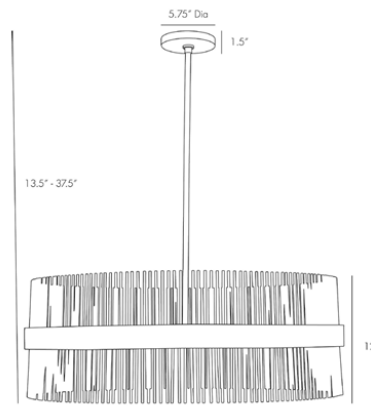

HOZIER CHANDELIER

- Hundreds Of Tubes Of Stainless Steel
- The Main Steel Ring Holds 12 Candelabra Bulbs And Is Finished In A Dark Bronze
- The Linear Tubes Are Fitted In The Main Ring And Match The Hanging Stem Antique Brass Finish
- Additional Pipe Available (Pipe-101)
- B10 INCANDESCENT-TYPE B--E12, OTHER 60 WATT

PRODUCT #:	ITEM	WIDTH	DEPTH	HEIGHT	PRICE	ADDITIONAL INFORMATION
254-89093	HOZIER CHANDELIER - ANTIQUE BRASS*	34	34	13.5-37.5	\$7,974	

APPEARANCE

Material	Steel
Finish	Antique Brass, Bronze
Top Coat/Sealant	true
Link	Welded

DIMENSIONS

Chandelier	H: 12 IN, Dia: 34.00 IN
Minimum Hanging Height	13.5 IN
Maximum Hanging Height	37.5 IN
Canopy	H: 1.5 IN, Dia: 5.75 IN

WIRING

	UL,EU,SA
Rating	Damp
Cord	10 FT, Clear/Silver, SVT
Socket	12, Type B--E12 Other
Photographed Bulb	Small Clear Tubular Bulb
Maximum Watt	60
Voltage	110-120 V