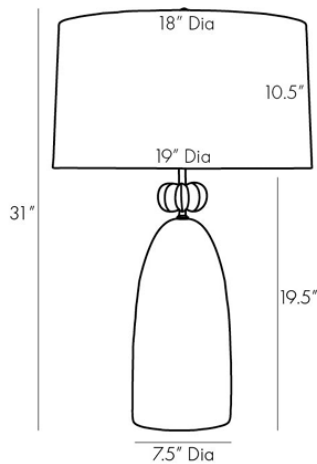

## HALEY LAMP

- Ornament-Inspired Glass Lamp with Smoke Luster Ombre finish and Antique Brass details
- Topped with an Off-White Linen Drum Shade with Off-White Cotton Lining and an Acrylic Sphere with Brass Finial
- 3-Way rotary switch
- Socket: 1, Type A - E26, Max Wattage: 150

PRODUCT #:	ITEM	WIDTH	DEPTH	HEIGHT	PRICE	ADDITIONAL INFORMATION
254-44775-249	HALEY TABLE LAMP	19	19	31	\$1,077	

### APPEARANCE

Material	Off-White Brass, Cotton, Glass, Linen, Steel
Finish	Antique Brass, Off-White, Smoke Luster Ombre
Finish Will Vary	true
Top Coat/Sealant	false
Finial Description	Glass Sphere with Antique Brass Base
Finial Dimension	2" x 1"

### DIMENSIONS

Shade	Top: 18.00 IN, Dia: 19.00 IN, Side: 10.5 IN
Body	H: 19.5 IN, Dia: 7.50 IN
Foot Print	Dia: 7.50 IN
Harp	9 IN