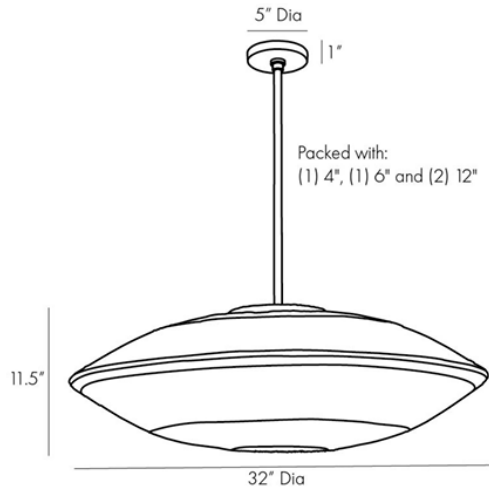

HADYA PENDANT

- Artisans Delicately Bend Thin Spines Of Coco Midrib In Natural To White Ombré Finish, Over A Saucer-Shaped Antique Brass Steel Frame With An Abaca-Wrapped Edge Detail
- Type A - E26 100W Max

PRODUCT #:	ITEM	WIDTH	DEPTH	HEIGHT	PRICE	ADDITIONAL INFORMATION
254-45625	HADYA PENDANT	32	32	11.5	\$2,214	Packed w/ 1-4"+1-6"+2-12"

APPEARANCE

Material	Coconut, Steel
Material Type	Midrib
Finish	Antique Brass, White Ombre
Finish Will Vary	true
Top Coat/Sealant	true

DIMENSIONS

Pendant	H: 11.5 IN, Dia: 32.00 IN
Minimum Hanging Height	16.5 IN
Maximum Hanging Height	46.5 IN
Canopy	H: 1 IN, Dia: 5.00 IN

WIRING

	UL,EU,SA
Rating	Damp
Cord	10 FT, Clear/Silver, SVT
Socket	1, Type A - E26
Photographed Bulb	Frosted Globe Bulb
Maximum Watt	100
Voltage	110-120 V