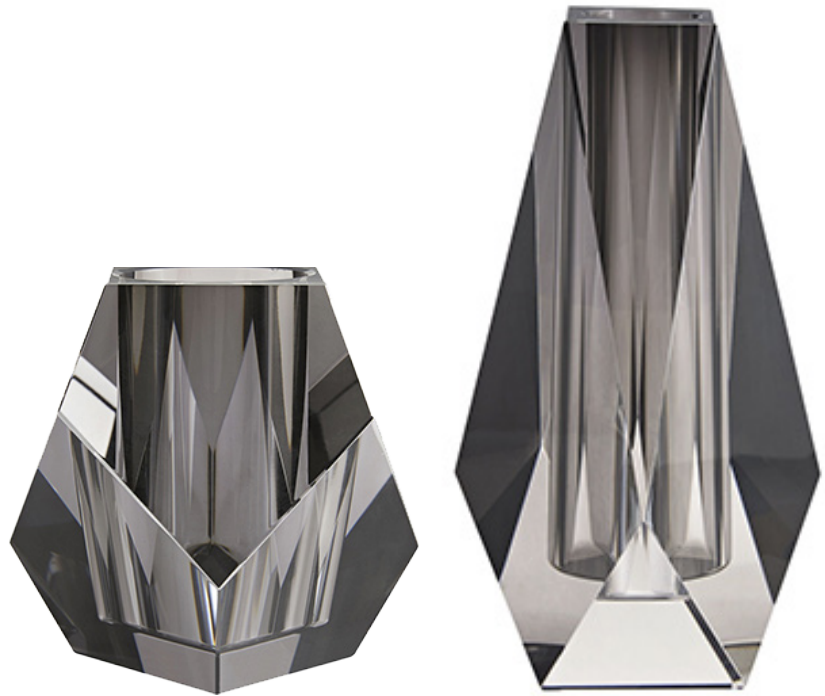

## GEMMA VASES

- Smoke Crystal

PRODUCT #:	ITEM	WIDTH	DEPTH	HEIGHT	PRICE	ADDITIONAL INFORMATION
254-9117	GEMMA VASE	6.5	6.5	6.4	\$630	
254-9119	GEMMA TALL VASE	7	7	12	\$1,026	