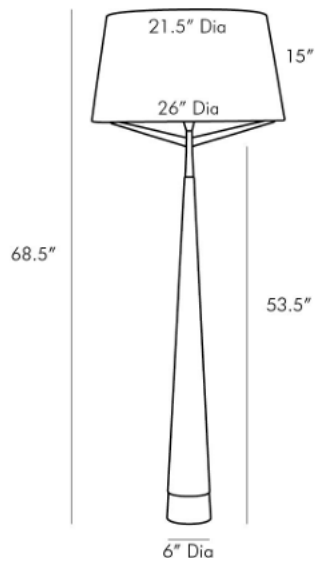

ELDEN FLOOR LAMP

- Resin
- Full Range Dimmer

PRODUCT #:	ITEM	WIDTH	DEPTH	HEIGHT	PRICE	ADDITIONAL INFORMATION
254-79160-401	ELDEN FLOOR LAMP - IVORY RESIN/HERITAGE BRASS *	23	23	68.5	\$3,237	
254-79172-331	ELDEN FLOOR LAMP - BLACK RESIN/ANTIQUE BRASS	23	23	68.5	\$3,237	

APPEARANCE

Material Cotton, Linen, Resin, Steel
 Finish Heritage Brass, White
 Top Coat/Sealant true

DIMENSIONS

Shade Top: 21.50 IN, Dia: 26.00 IN, Side: 15 IN
 Foot Print Dia: 6.00 IN
 Harp N/A IN

WIRING

Rating 3C,AE,AU,EU,SA,UK,UL
 Indoor Only
 Tilt Test 8 Degrees - UL
 Cord 12 FT, Black Cloth Cord, Side of Lamp Body, SPT-2
 Socket 1, Type A - E26, White
 Switch On Line, On/Off Dial
 Maximum Watt 150
 Voltage 110-120 V