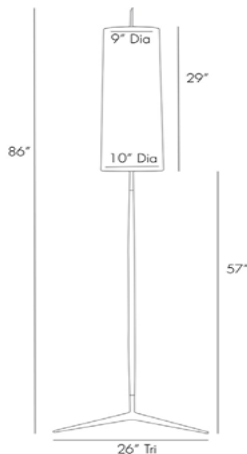

## DUNN FLOOR LAMP

- On Line- Foot Switch Full Range Dimmer
- Type A- E26, Uno Wattage 60
- Bronze And Antique Brass, With A Tall Off-White Shade

PRODUCT #:	ITEM	WIDTH	DEPTH	HEIGHT	PRICE	ADDITIONAL INFORMATION
254-79048-905	DUNN FLOOR LAMP	26	26	86	\$2,517	

### APPEARANCE

Material	Cotton, Linen, Steel
Finish	Antique Brass, Off-White
Top Coat/Sealant	true
Finial Description	Decorative metal to match - packed with
Finial Dimension	5" x 1"

### DIMENSIONS

Shade	Top: 9.00 IN, Dia: 10.50 IN, Side: 29 IN
Body	H: 57 IN, W: 26 IN, D: 26 IN
Foot Print	Dia: 26.00 IN
Harp	N/A IN