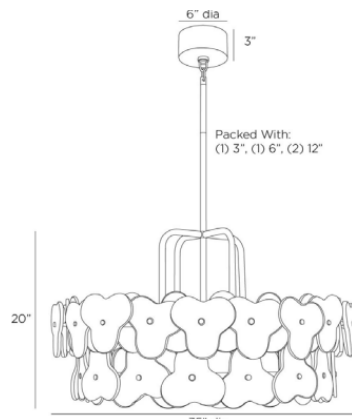

CASCADE CHANDELIER

- Inspired By The Natural Flow Of Water, Clear Seedy Glass Florets Layer And Overlap Like A Luxe Puzzle. Anchored To A Double Drum Frame Of Antique Brass Steel, Their Glow Is Refracted And Reflected To Deliver The Feeling Of Movement.

| PRODUCT #: | ITEM | WIDTH | DEPTH | HEIGHT | PRICE | ADDITIONAL INFORMATION |
|------------|--------------------|-------|-------|--------|---------|------------------------|
| 254-DMI15 | CASCADE CHANDELIER | 35 | 35 | 20 | \$7,737 | |

APPEARANCE

| | |
|------------------|---------------|
| Material | Glass, Steel |
| Material Type | Seedy |
| Finish | Antique Brass |
| Top Coat/Sealant | false |

DIMENSIONS

| | |
|------------------------|-------------------------|
| Chandelier | H: 20 IN, Dia: 35.00 IN |
| Minimum Hanging Height | 20 IN |
| Maximum Hanging Height | 53 IN |
| Canopy | H: 3 IN, Dia: 6.00 IN |