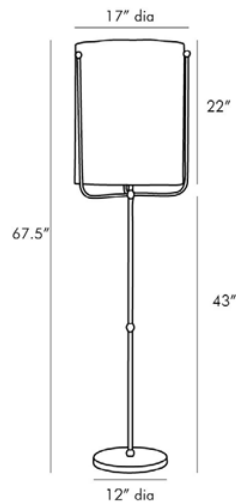

## BOISE FLOOR LAMP

- Delicate Iron Frame In A Bronze Finish
- Oversized Drum Shade
- Three Arms Surround The Shade As It Appears To Float
- Antique Brass Iron Base
- Off-White Linen Shade With Off-White Cotton Lining
- 1" Brass Sphere Finial.

PRODUCT #:	ITEM	WIDTH	DEPTH	HEIGHT	PRICE	ADDITIONAL INFORMATION
254-74501-878	BOISE FLOOR LAMP	17	17	67.5	\$2,301	

### APPEARANCE

Material	Cotton, Iron, Linen
Finish	Antique Brass, Bronze, Off-White
Top Coat/Sealant	false
Finial Dimension	1" x 1"

### DIMENSIONS

Shade	Top: 17.00 IN, Dia: 17.00 IN, Side: 22 IN
Body	H: 43 IN, Dia: 12.00 IN
Base	H: 1 IN, Dia: 12.00 IN
Neck	H: 8 IN, Dia: 1.00 IN
Foot Print	Dia: 12.00 IN
Harp	10 IN