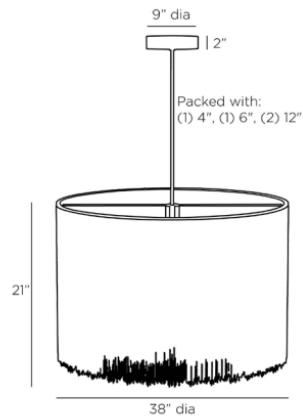

BENNET CHANDELIER

- A waterfall of antique brass iron chains encircles an integrated led ring on this contemporary chandelier. Its light-inspired feature plays with shadow and illumination to dramatic effect. Elegance personified; it will add a touch of drama to any space. Damp-rated, although limited covered outdoor conditions may affect finish.

PRODUCT #:	ITEM	WIDTH	DEPTH	HEIGHT	PRICE	ADDITIONAL INFORMATION
254-DMC20	BENNET CHANDELIER	38	38	21	\$6,657	

APPEARANCE

Material	Iron
Top Coat/Sealant	true

DIMENSIONS

Chandelier	H: 21 IN, Dia: 38.00 IN
Minimum Hanging Height	27 IN
Maximum Hanging Height	57 IN
Canopy	H: 2 IN, Dia: 9.00 IN

REPLACEMENT PARTS

Replacement Part 1	PIPE-513
Replacement Part 1 Dim	(1) 4", (1) 6", (1) 12"

CONTRACT

Contract Suitable	true
-------------------	------