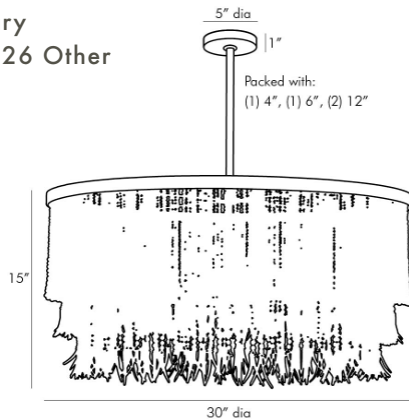

BAJA CHANDELIER

- The layered concentric construction is crafted from wood and coconut beads that are strung along an antique brass frame showcasing a melange of smoky or neutral hues
- Coconut shell talons hang from the wood bead strands
- Finish will vary
- 3 - Type A- E26 Other
60W Max

PRODUCT #:	ITEM	WIDTH	DEPTH	HEIGHT	PRICE	ADDITIONAL INFORMATION
254-45083	BAJA CHANDELIER-DARK GRAY WASH *	30	30	17	\$4,554	
254-45094	BAJA CHANDELIER-NATURAL	30	30	17	\$4,554	

APPEARANCE

Material	Iron, Wood
Finish	Antique Brass, Natural
Finish Will Vary	true
Top Coat/Sealant	false

DIMENSIONS

Chandelier	H: 15 IN, Dia: 30.00 IN
Minimum Hanging Height	17 IN
Maximum Hanging Height	51 IN
Canopy	H: 1 IN, Dia: 5.00 IN

WIRING

	UL,EU,SA
Rating	Indoor Only
Cord	10 FT, Clear/Silver, SVT
Socket	3, Type A- E26 Other
Maximum Watt	60
Voltage	110-120 V