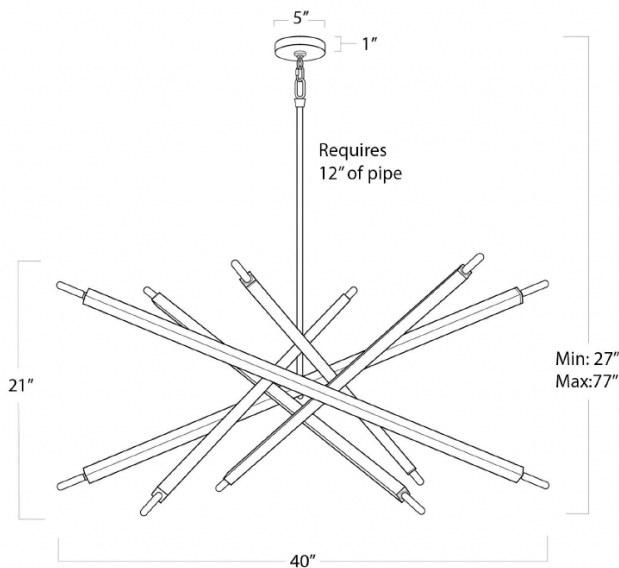

## VIPER CHANDELIER

- Sleek metal rods seemingly balance in the air
- Arms which can be positioned vertically, horizontally, or configured into a random pattern
- 12 25W Max Type G Candelabra Base (E12)

PRODUCT #:	ITEM	WIDTH	DEPTH	HEIGHT	PRICE	ADDITIONAL INFORMATION
239-16-1289NB	VIPER CHANDELIER (NATURAL BRASS)	41	41	44	\$2,160	
239-16-1289ORB	VIPER CHANDELIER (OIL RUBBED BRONZE) *	41	41	44	\$2,160	
239-16-1289PN	VIPER CHANDELIER (POLISHED NICKEL)	41	41	44	\$2,160	

<b>HEIGHT</b>	53.5
<b>WIDTH</b>	41
<b>DEPTH</b>	41
<b>SHADE DIMS</b>	N/A
<b>SHADE COLOR</b>	N/A
<b>BULB QTY</b>	12
<b>BULB TYPE</b>	G Type Candelabra Base (E12)
<b>SOCKET</b>	E12 Candelabra
<b>WATTAGE</b>	25 Watt Max
<b>WIRING TYPE</b>	Hard Wire
<b>MATERIAL</b>	Steel
<b>FINISH</b>	Oil Rubbed Bronze
<b>NOTES</b>	N/A
<b>FREIGHT ONLY</b>	No