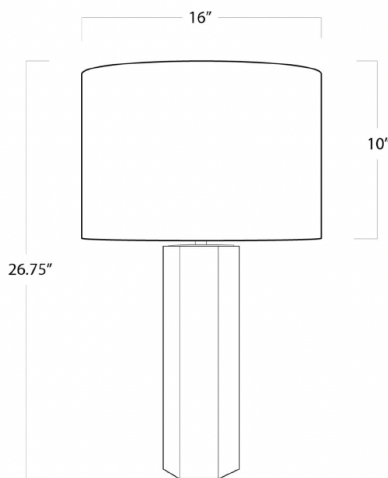

STELLA ALABASTER TABLE LAMP

- Natural Alabaster
- Bulb Type: A Type Medium Base (E26)
- Socket: E26 3-Way Cast Turn Knob

PRODUCT #:	ITEM	WIDTH	DEPTH	HEIGHT	PRICE	ADDITIONAL INFORMATION
239-13-1416	STELLA ALABASTER TABLE LAMP	16	16	26.75	\$756	

HEIGHT	26.75
WIDTH	16
DEPTH	16
SHADE DIMS	16 x 16 x 10
SHADE COLOR	Natural Linen
BULB QTY	1
BULB TYPE	A Type Medium Base (E26)
SOCKET	E26 3-Way Cast Turn Knob
WATTAGE	3-Way 150 Watt Max
WIRING TYPE	Standard
MATERIAL	Alabaster
FINISH	Natural Stone
NOTES	8 ft of cord
FREIGHT ONLY	No