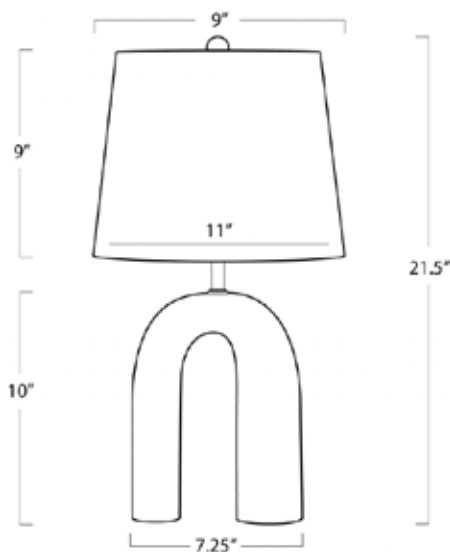

PRODUCT #:	ITEM	WIDTH	DEPTH	HEIGHT	PRICE	ADDITIONAL INFORMATION
239-13-1629	SLINKLY MARBLE TABLE LAMP	11	11	21.5	\$666	

HEIGHT	21.5
WIDTH	11
DEPTH	11
SHADE DIMS	9 x 11 x 9
SHADE COLOR	Natural Linen
BULB QTY	1
BULB TYPE	A Type Medium Base (E26)
SOCKET	E26 3-Way Cast Turn Knob
WATTAGE	3-Way 150 Watt Max
WIRING TYPE	Standard
MATERIAL	Marble
FINISH	White
NOTES	8 ft of cord.
FREIGHT ONLY	No