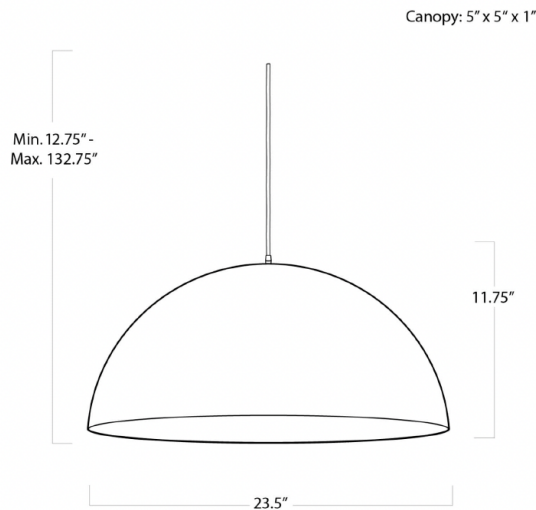

SIGMUND PENDANT

- Wattage: 100 Watt Max
- Bulb Qty: 1
- Bulb Type: A Type Medium Base (E26)
- Socket: E26 Keyless
- Wiring Type: Hard Wire
- Cord: 10 feet

PRODUCT #:	ITEM	WIDTH	DEPTH	HEIGHT	PRICE	ADDITIONAL INFORMATION
239-16-1090WT	SIGMUND PENDANT SMALL (WHITE & GOLD)	15	15	8-129	\$486	
239-16-1091WT	SIGMUND PENDANT LARGE (WHITE & GOLD)*	23.5	23.5	12.75-132.75	\$720	
239-16-1090BLK	SIGMUND PENDANT SMALL (BLACK & GOLD)	15	15	8-129	\$486	
239-16-1091BLK	SIGMUND PENDANT LARGE (BLACK & GOLD)	23.5	23.5	12.75-132.75	\$720	

HEIGHT	12.75
WIDTH	23.5
DEPTH	23.5
SHADE DIMS	N/A
SHADE COLOR	N/A
BULB QTY	1
BULB TYPE	A Type Medium Base (E26)
SOCKET	E26 Keyless
WATTAGE	100 Watt Max
WIRING TYPE	Hard Wire
MATERIAL	Steel
FINISH	White
NOTES	10 ft of cord
FREIGHT ONLY	No