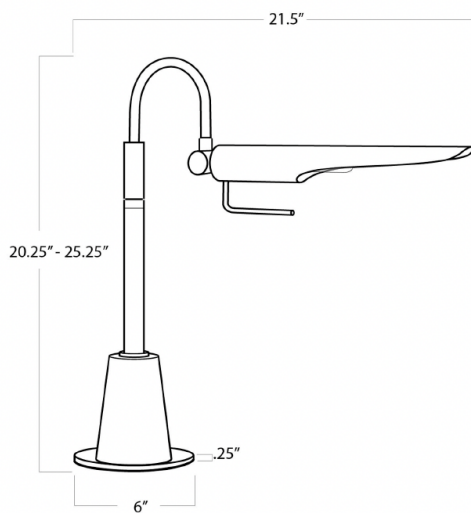

RAVEN TASK LAMP

- Aerodynamic design with an adjustable shade
- Wattage: 25 Watt Max Bulb Type: B Type Candelabra Base (E12)
- Socket: E12 Candelabra with Line Switch
- Available in Oil Rubbed Bronze, Natural Brass, and Polished Nickel

PRODUCT #:	ITEM	WIDTH	DEPTH	HEIGHT	PRICE	ADDITIONAL INFORMATION
239-13-1225NB	RAVEN TASK LAMP (NATURAL BRASS)	21.5	6	25.25	\$594	
239-13-1225ORB	RAVEN TASK LAMP (OIL RUBBED BRONZE) *	21.5	6	25.25	\$594	
239-13-1225PN	RAVEN TASK LAMP (POLISHED NICKEL)	21.5	6	25.25	\$594	

HEIGHT	25.25
WIDTH	21.5
DEPTH	6
SHADE DIMS	N/A
SHADE COLOR	N/A
BULB QTY	1
BULB TYPE	B Type Candelabra Base (E12)
SOCKET	E12 Candelabra w Line Switch
WATTAGE	25 Watt Max
WIRING TYPE	Standard
MATERIAL	Steel
FINISH	Natural Brass
NOTES	8 ft of cord
FREIGHT ONLY	No