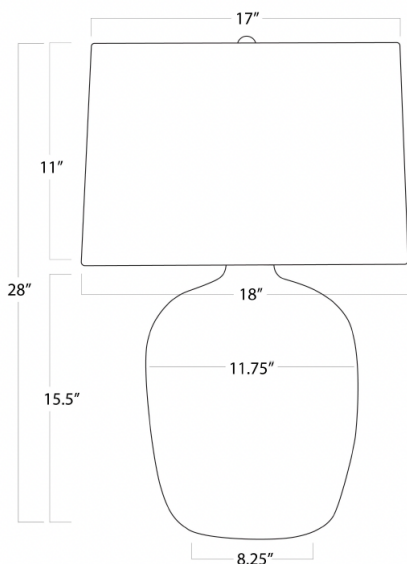

PHOENIX CERAMIC TABLE LAMP

- A matte white textured surface with small, but noticeable grooves
- The Phoenix Ceramic Table Lamp is fitted with a natural brass hardware and a linen shade for a classic look.
- Wattage: 150 Watt Max
- Bulb Type: A Type Medium Base (E26)
- Socket: E26 3-Way Cast Turn Knob

PRODUCT #:	ITEM	WIDTH	DEPTH	HEIGHT	PRICE	ADDITIONAL INFORMATION
239-13-1563	PHOENIX CERAMIC TABLE LAMP	18	18	28	\$810	

HEIGHT	28
WIDTH	18
DEPTH	18
SHADE DIMS	17 x 18 x 11
SHADE COLOR	Natural Linen
BULB QTY	1
BULB TYPE	A Type Medium Base (E26)
SOCKET	E26 3-Way Cast Turn Knob
WATTAGE	3-Way 150 Watt Max
WIRING TYPE	Standard
MATERIAL	Ceramic
FINISH	White
NOTES	N/A
FREIGHT ONLY	No