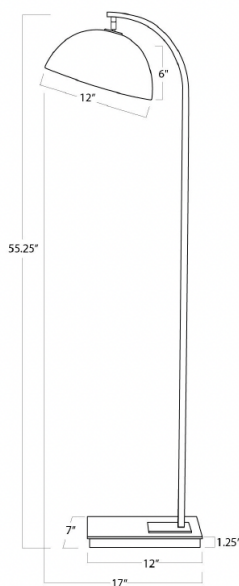

## OTTO FLOOR LAMP

- Otto's modern silhouette is accented with sleek design elements like its swiveling, matching metal shade and arching neck
- Wattage: 60 Watt Max Bulb Type: A Type Medium Base (E26)
- Socket: E26 Keyless. Switch on Cord
- Available in Oil Rubbed Bronze, Natural Brass, and Polished Nickel

PRODUCT #:	ITEM	WIDTH	DEPTH	HEIGHT	PRICE	ADDITIONAL INFORMATION
239-14-1049NB	OTTO FLOOR LAMP (NATURAL BRASS)	17	12	55.25	\$1,134	
239-14-1049ORB	OTTO FLOOR LAMP (OIL RUBBED BRONZE)	17	12	55.25	\$1,134	
239-14-1049PN	OTTO FLOOR LAMP (POLISHED NICKEL)	17	12	55.25	\$1,134	

<b>HEIGHT</b>	55.25
<b>WIDTH</b>	12
<b>DEPTH</b>	17
<b>SHADE DIMS</b>	N/A
<b>SHADE COLOR</b>	N/A
<b>BULB QTY</b>	1
<b>BULB TYPE</b>	A Type Medium Base (E26)
<b>SOCKET</b>	E26 Keyless. Switch on Cord
<b>WATTAGE</b>	60 Watt Max
<b>WIRING TYPE</b>	Standard
<b>MATERIAL</b>	Steel
<b>FINISH</b>	Oil Rubbed Bronze
<b>NOTES</b>	N/A
<b>FREIGHT ONLY</b>	No