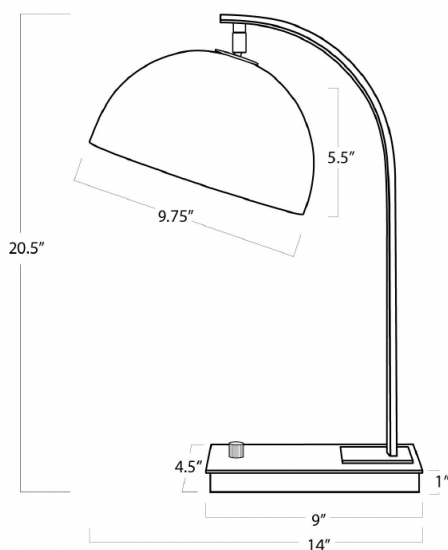

OTTO DESK LAMP

- A dramatic metal dome shade produces the perfect amount of illumination for the task at hand, and can be adjusted with its swivel joint. The curved neck mirrors the dome shade and leads down to the simple base with smooth turning on/off knob.
- Wattage: 40 Watt Max Bulb Type: A Type Medium Base (E26)
- Socket: E26 Cast Dimmer
- Available in Oil Rubbed Bronze, Natural Brass, and Polished Nickel

| PRODUCT #: | ITEM | WIDTH | DEPTH | HEIGHT | PRICE | ADDITIONAL INFORMATION |
|----------------|------------------------------------|-------|-------|--------|-------|------------------------|
| 239-13-1451NB | OTTO DESK LAMP (NATURAL BRASS) | 9.75 | 14 | 20.5 | \$504 | |
| 239-13-1451ORB | OTTO DESK LAMP (OIL RUBBED BRONZE) | 9.75 | 14 | 20.5 | \$504 | |
| 239-13-1451PN | OTTO DESK LAMP (POLISHED NICKEL) | 9.75 | 14 | 20.5 | \$504 | |

| | |
|---------------------|--------------------------|
| HEIGHT | 20.5 |
| WIDTH | 9.75 |
| DEPTH | 14 |
| SHADE DIMS | N/A |
| SHADE COLOR | N/A |
| BULB QTY | 1 |
| BULB TYPE | A Type Medium Base (E26) |
| SOCKET | E26 Cast Dimmer |
| WATTAGE | 40 Watt Max |
| WIRING TYPE | Standard |
| MATERIAL | Steel |
| FINISH | Natural Brass |
| NOTES | N/A |
| FREIGHT ONLY | No |