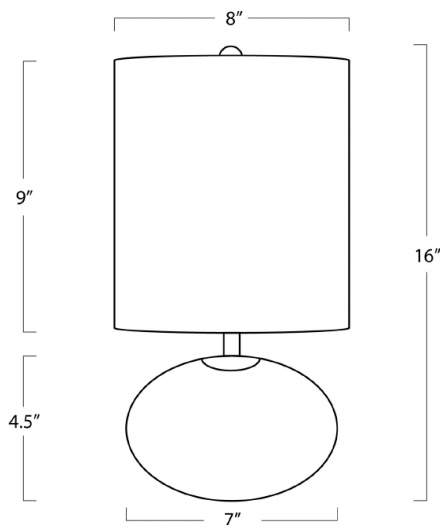

NYX TRAVERTINE MINI LAMP

- The mini orb-shaped base is made of a high quality, naturally occurring black travertine stone with a unique, polished finish
- Its crisp natural linen shade paired with natural brass components sits well in just about any setting
- Wattage: 60 Watt Max
- Bulb Type: B Type Candelabra Base (E12)
- Socket: E12 Candelabra w Line Switch

PRODUCT #:	ITEM	WIDTH	DEPTH	HEIGHT	PRICE	ADDITIONAL INFORMATION
239-13-1631	NYX TRAVERTINE MINI LAMP	9	9	16.5	\$450	

HEIGHT	15.5
WIDTH	8
DEPTH	8
SHADE DIMS	8 x 8 x 9
SHADE COLOR	Natural Linen
BULB QTY	1
BULB TYPE	B Type Candelabra Base (E12)
SOCKET	E12 Candelabra w Line Switch
WATTAGE	60 Watt Max
WIRING TYPE	Standard
MATERIAL	Travertine
FINISH	Black
NOTES	8 ft of cord.
FREIGHT ONLY	No