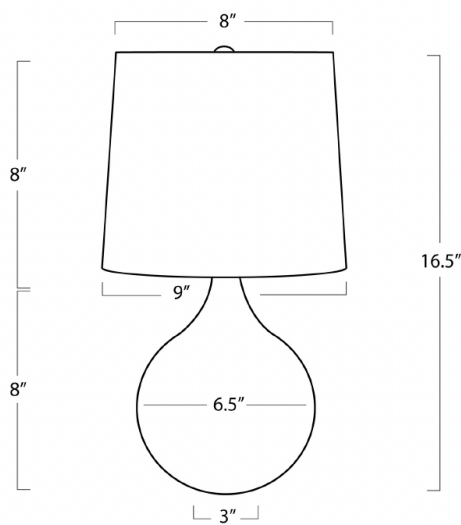

## NOA TRAVERTINE MINI LAMP

- The Noa Mini Table Lamp is crafted from high quality travertine, a difficult-to-source limestone found in hot springs, making each piece unique
- Wattage: 60 Watt Max
- Bulb Type: B Type Candelabra Base (E12)
- Socket: E12 Candelabra w Line Switch

PRODUCT #:	ITEM	WIDTH	DEPTH	HEIGHT	PRICE	ADDITIONAL INFORMATION
239-13-1589NAT	NOA TRAVERTINE MINI LAMP	9	9	16.5	\$504	

<b>HEIGHT</b>	16.5
<b>WIDTH</b>	9
<b>DEPTH</b>	9
<b>SHADE DIMS</b>	8 x 9 x 8
<b>SHADE COLOR</b>	Natural Linen
<b>BULB QTY</b>	1
<b>BULB TYPE</b>	B Type Candelabra Base (E12)
<b>SOCKET</b>	E12 Candelabra w Line Switch
<b>WATTAGE</b>	60 Watt Max
<b>WIRING TYPE</b>	Standard
<b>MATERIAL</b>	Travertine
<b>FINISH</b>	Natural Stone
<b>NOTES</b>	8 ft of cord.
<b>FREIGHT ONLY</b>	No