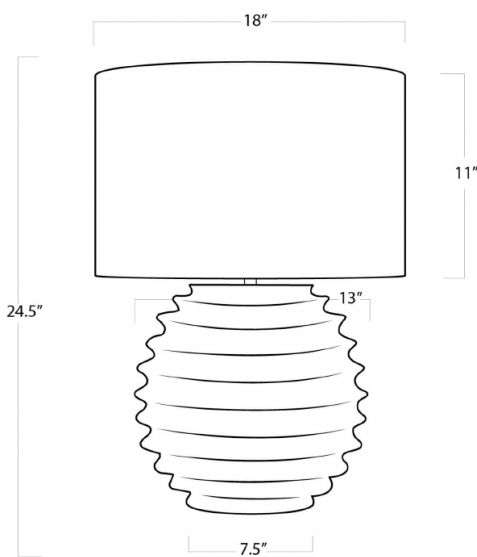

NABU LAMP

- A tactile white finish on the Nabu table lamp accentuates its accordion-like base.
- Wattage: 3-Way 150 Watt Max Bulb Type: A Type Medium Base (E26)
- Socket: E26 3-Way Cast Turn Knob

PRODUCT #:	ITEM	WIDTH	DEPTH	HEIGHT	PRICE	ADDITIONAL INFORMATION
239-13-1370	NABU METAL TABLE LAMP	18	18	24.5	\$1,044	

HEIGHT	24.5
WIDTH	18
DEPTH	18
SHADE DIMS	18 x 18 x 11
SHADE COLOR	Natural Linen
BULB QTY	1
BULB TYPE	A Type Medium Base (E26)
SOCKET	E26 3-Way Cast Turn Knob
WATTAGE	3-Way 150 Watt Max
WIRING TYPE	Standard
MATERIAL	Aluminum
FINISH	White
NOTES	8 ft of cord
FREIGHT ONLY	No