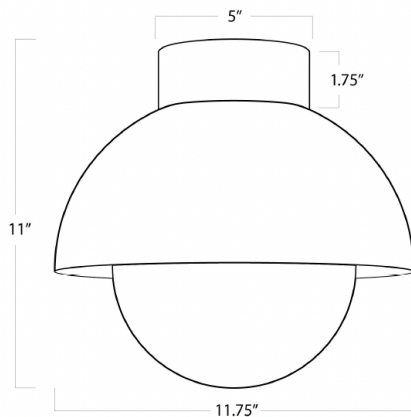

MONTREUX FLUSH MOUNT

- Minimalistic silhouette with its metal shade and the large, milk glass globe creates a soft glow when illuminated.

PRODUCT #:	ITEM	WIDTH	DEPTH	HEIGHT	PRICE	ADDITIONAL INFORMATION
239-16-1356NB	MONTREUX FLUSH MOUNT (NATURAL BRASS)	11.75	11.75	11	\$720	
239-16-1356ORB	MONTREUX FLUSH MOUNT (OIL RUBBED BRONZE) *	11.75	11.75	11	\$720	
239-16-1356ORB NB	MONTREUX FLUSH MOUNT (OIL RUBBED BRONZE AND NATURAL BRASS)	11.75	11.75	11	\$720	

HEIGHT	11
WIDTH	11.75
DEPTH	11.75
SHADE DIMS	N/A
SHADE COLOR	N/A
BULB QTY	1
BULB TYPE	A Type Medium Base (E26)
SOCKET	E26 Keyless
WATTAGE	60 Watt Max
WIRING TYPE	Hard Wire
MATERIAL	Steel
FINISH	Natural Brass
NOTES	N/A
FREIGHT ONLY	No