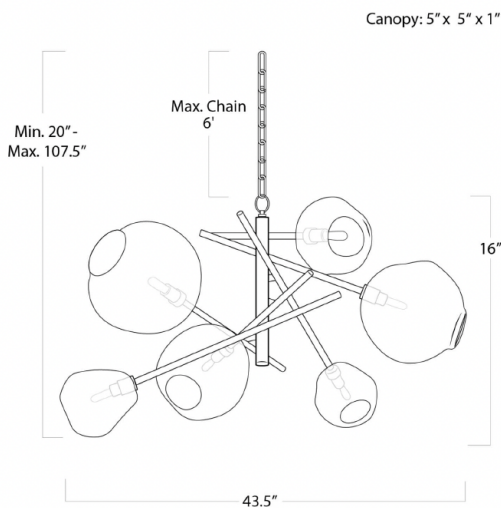

## MOTLEN CHANDELIER

- Bulb Qty: 6
- Bulb Type: G Type Candelabra Base (E12)
- Socket: E12 Candelabra
- Wiring Type: Hard Wire
- Chain: 6 ft.
- Cord: 10 feet

PRODUCT #:	ITEM	WIDTH	DEPTH	HEIGHT	PRICE	ADDITIONAL INFORMATION
239-16-1089NB	MOLTEN CHANDELIER WITH SMOKE GLASS (NATURAL BRASS) *	43.5	43.5	34	\$3,600	
239-16-1089PN	MOLTEN CHANDELIER WITH CLEAR GLASS (POLISHED NICKEL)	43.5	43.5	34	\$3,600	

<b>HEIGHT</b>	20
<b>WIDTH</b>	43.5
<b>DEPTH</b>	43.5
<b>SHADE DIMS</b>	N/A
<b>SHADE COLOR</b>	N/A
<b>BULB QTY</b>	6
<b>BULB TYPE</b>	G Type Candelabra Base (E12)
<b>SOCKET</b>	E12 Candelabra
<b>WATTAGE</b>	40 Watt Max
<b>WIRING TYPE</b>	Hard Wire
<b>MATERIAL</b>	Glass
<b>FINISH</b>	Natural Brass
<b>NOTES</b>	10 ft of cord and 6 ft of chain
<b>FREIGHT ONLY</b>	No