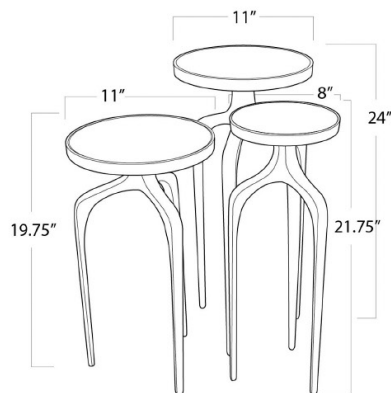

MIXER TABLES SET

- The Mixer Table Set has a clean simple design aesthetic of the early 20th century which gave way to Modernist ideas of understated elegance
- Place each piece next to a couch or club chair to create the ultimate resting spot for a magazine and drink
- Aluminum/ Finish: Natural Brass

PRODUCT #:	ITEM	WIDTH	DEPTH	HEIGHT	PRICE	ADDITIONAL INFORMATION
239-30-1077	MIXER TABLES SET	11	11	24	\$1,494	

HEIGHT	24
WIDTH	11
DEPTH	11
MATERIAL	Aluminum
FINISH	Natural Brass
NOTES	N/A
FREIGHT ONLY	No