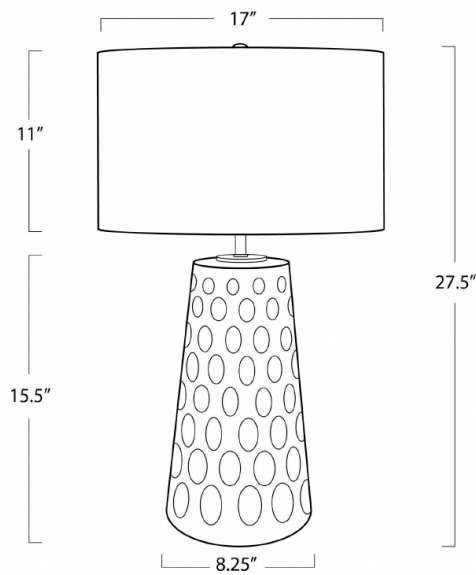

## KELVIN CERAMIC TABLE LAMP

- Natural light can filter through perforations on the base of the Kelvin Ceramic Table Lamp, creating a beautiful effect by day as much as it has while illuminated during the evening
- Wattage: 3-Way 150 Watt Max
- Bulb Type: A Type Medium Base (E26)
- Socket: E26 3-Way Cast Turn Knob

PRODUCT #:	ITEM	WIDTH	DEPTH	HEIGHT	PRICE	ADDITIONAL INFORMATION
239-13-1641TC	KELVIN CERAMIC TABLE LAMP-TERRA COTTA *	17	17	27.5	\$594	
239-13-1641BLK	KELVIN CERAMIC TABLE LAMP-BLACK TERRA COTTA	17	17	27.5	\$594	

<b>HEIGHT</b>	27.5
<b>WIDTH</b>	17
<b>DEPTH</b>	17
<b>SHADE DIMS</b>	17 x 17 x 11
<b>SHADE COLOR</b>	Natural Linen
<b>BULB QTY</b>	1
<b>BULB TYPE</b>	A Type Medium Base (E26)
<b>SOCKET</b>	E26 3-Way Cast Turn Knob
<b>WATTAGE</b>	3-Way 150 Watt Max
<b>WIRING TYPE</b>	Standard
<b>MATERIAL</b>	Ceramic
<b>FINISH</b>	Brown
<b>NOTES</b>	8 ft of cord.
<b>FREIGHT ONLY</b>	No