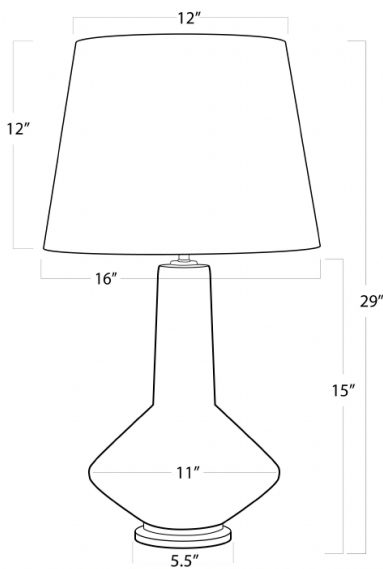

KAYLA CERAMIC TABLE LAMP

- This unique piece features a white ceramic lamp with a brass base and matte finish.
- It's topped off with a crisp natural linen shade that shows off its clean lines.
- Wattage: 3-Way 150 Watt Max
- Bulb Type: A Type Medium Base (E26)
- Socket: E26 3-Way Cast Turn Knob

PRODUCT #:	ITEM	WIDTH	DEPTH	HEIGHT	PRICE	ADDITIONAL INFORMATION
239-13-1539	KAYLA CERAMIC TABLE LAMP	16	16	29	\$720	

HEIGHT	29
WIDTH	16
DEPTH	16
SHADE DIMS	12 x 16 x 12
SHADE COLOR	Natural Linen
BULB QTY	1
BULB TYPE	A Type Medium Base (E26)
SOCKET	E26 3-Way Cast Turn Knob
WATTAGE	3-Way 150 Watt Max
WIRING TYPE	Standard
MATERIAL	Ceramic
FINISH	White
NOTES	N/A
FREIGHT ONLY	No