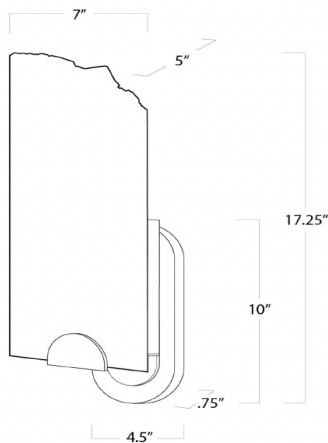

## JONAH ALABASTER SCONCE

- Provides a warm sophisticated glow while the raw broken edge also gives it an organic element
- Each piece is unique with individual veining and cracked edge.
- Wattage: 60 Watt Max Bulb Type: B Type Candelabra Base (E12)
- Socket: E12 Candelabra

PRODUCT #:	ITEM	WIDTH	DEPTH	HEIGHT	PRICE	ADDITIONAL INFORMATION
239-15-1111	JONAH ALABASTER SCONCE	7	5	17.25	\$432	

<b>HEIGHT</b>	17.25
<b>WIDTH</b>	7
<b>DEPTH</b>	5
<b>SHADE DIMS</b>	N/A
<b>SHADE COLOR</b>	N/A
<b>BULB QTY</b>	1
<b>BULB TYPE</b>	B Type Candelabra Base (E12)
<b>SOCKET</b>	E12 Candelabra
<b>WATTAGE</b>	60 Watt Max
<b>WIRING TYPE</b>	Hard Wire
<b>BACKPLATE</b>	4.5 x .75 x 10
<b>JUNCTION BOX</b>	13.25 in from top, 3.87 in from bottom, 3.5 in from side
<b>MATERIAL</b>	Alabaster
<b>FINISH</b>	Natural Stone
<b>NOTES</b>	N/A
<b>FREIGHT ONLY</b>	No