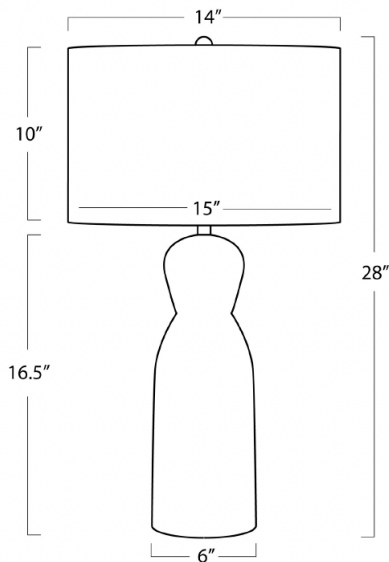

## INDIE JADE LAMP

- The Indie Jade Table Lamp showcases a striking blend of rich natural hues and classic form, bringing a touch of elegance to any room
- Luxuriously crafted of solid jade, each lamp is completely unique
- Wattage: 3-Way 150 Watt Max
- Bulb Type: A Type Medium Base (E26)
- Socket: E26 3-Way Cast Turn Knob

PRODUCT #:	ITEM	WIDTH	DEPTH	HEIGHT	PRICE	ADDITIONAL INFORMATION
239-13-1578	INDIE JADE TABLE LAMP	15	15	28	\$1,080	

<b>HEIGHT</b>	28
<b>WIDTH</b>	15
<b>DEPTH</b>	15
<b>SHADE DIMS</b>	14 x 15 x 10
<b>SHADE COLOR</b>	Natural Linen
<b>BULB QTY</b>	1
<b>BULB TYPE</b>	A Type Medium Base (E26)
<b>SOCKET</b>	E26 3-Way Cast Turn Knob
<b>WATTAGE</b>	3-Way 150 Watt Max
<b>WIRING TYPE</b>	Standard
<b>MATERIAL</b>	Jade
<b>FINISH</b>	Natural Stone
<b>NOTES</b>	8 ft of cord.
<b>FREIGHT ONLY</b>	No