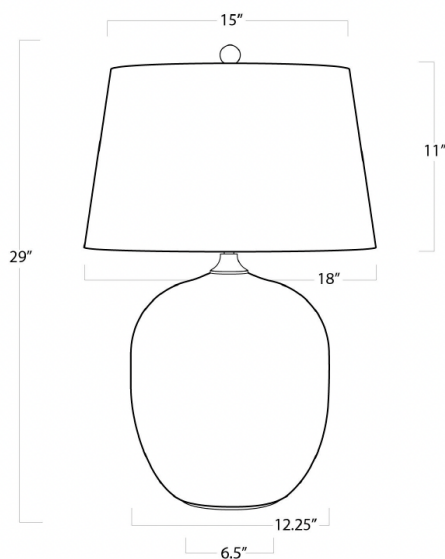

HARBOR LAMP

- Master artisans hand-shape earthenware to produce the luxurious hues of the Harbor ceramic table lamp. Natural brass hardware is paired with a natural linen shade, and topped with a round brass-finished finial for clean sophisticated coastal look
- Wattage: 3-Way 150 Watt Max Bulb Type: A Type Medium Base (E26)
- Socket: E26 3-Way Cast Turn Knob
- Available in Black

PRODUCT #:	ITEM	WIDTH	DEPTH	HEIGHT	PRICE	ADDITIONAL INFORMATION
239-13-1289BLK	HARBOR CERAMIC TABLE LAMP (BLACK)*	18	18	29	\$810	

HEIGHT	29
WIDTH	18
DEPTH	18
SHADE DIMS	15 x 18 x 11
SHADE COLOR	Natural Linen
BULB QTY	1
BULB TYPE	A Type Medium Base (E26)
SOCKET	E26 3-Way Cast Turn Knob
WATTAGE	3-Way 150 Watt Max
WIRING TYPE	Standard
MATERIAL	Ceramic
FINISH	Ebony
NOTES	8 ft of cord
FREIGHT ONLY	No