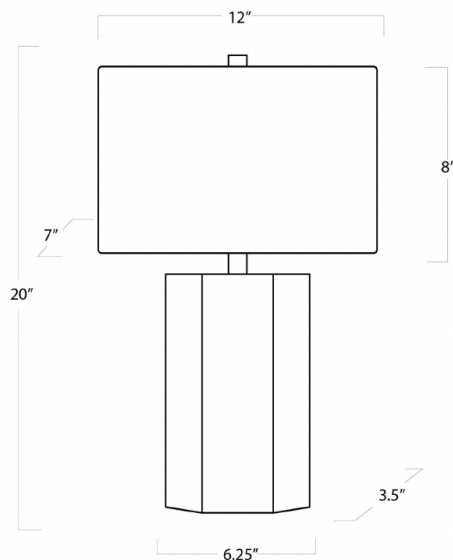

GRACE ALABASTER TABLE LAMP

- Wattage: 60 Max
- Bulb Qty: 1
- Bulb Type: Bulb Qty: 1)
- Socket: E12 Candelabra w Line Switch
- Wiring Type: Standard
- Cord: 8 feet

PRODUCT #:	ITEM	WIDTH	DEPTH	HEIGHT	PRICE	ADDITIONAL INFORMATION
239-13-1302	GRACE ALABASTER TABLE LAMP	12	12	20	\$594	

HEIGHT	20
WIDTH	12
DEPTH	7
SHADE DIMS	12x7, 12x7, 8
SHADE COLOR	Natural Linen
BULB QTY	1
BULB TYPE	B Type Candelabra Base (E12)
SOCKET	E12 Candelabra w Line Switch
WATTAGE	60 Watt Max
WIRING TYPE	Standard
MATERIAL	Alabaster
FINISH	Natural Stone
NOTES	8 ft of cord
FREIGHT ONLY	No