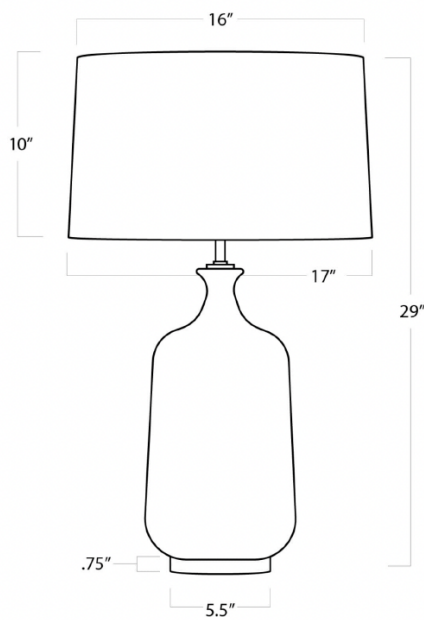

## GLACE LAMP

- Master artisans hand-shape earthenware to produce the luxurious natural hues
- The natural brass base serves as an elegant platform for the lamp's dramatic scale and deeply saturated hues
- A natural linen shade, shaped and rolled by hand, is topped with a round brass-finished finial
- Wattage: 3-Way 150 Watt Max
- Bulb Type: A Type Medium Base (E26)
- Socket: E26 3-Way Cast Turn Knob

PRODUCT #:	ITEM	WIDTH	DEPTH	HEIGHT	PRICE	ADDITIONAL INFORMATION
239-13-1267	GLACE CERAMIC TABLE LAMP *	17	17	29	\$720	

<b>HEIGHT</b>	29
<b>WIDTH</b>	17
<b>DEPTH</b>	17
<b>SHADE DIMS</b>	16 x 17 x 10
<b>SHADE COLOR</b>	Natural Linen
<b>BULB QTY</b>	1
<b>BULB TYPE</b>	A Type Medium Base (E26)
<b>SOCKET</b>	E26 3-Way Cast Turn Knob
<b>WATTAGE</b>	3-Way 150 Watt Max
<b>WIRING TYPE</b>	Standard
<b>MATERIAL</b>	Ceramic
<b>FINISH</b>	White
<b>NOTES</b>	8 ft of cord
<b>FREIGHT ONLY</b>	No