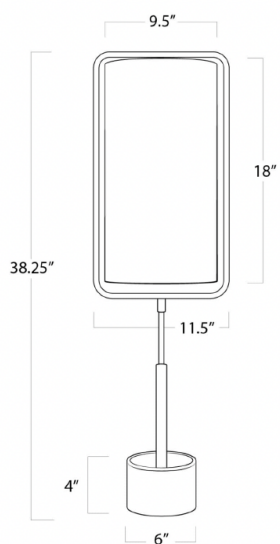

## GEO RECTANGLE TABLE LAMP

- Wattage: 100 Watt Max
- Bulb Qty: 1
- Socket: E26 Keyless. Switch on Cord
- Steel available in Brass

PRODUCT #:	ITEM	WIDTH	DEPTH	HEIGHT	PRICE	ADDITIONAL INFORMATION
239-13-1217NB	GEO RECTANGLE TABLE LAMP (BRASS) *	11.5	11.5	38.25	\$756	

<b>HEIGHT</b>	38.25
<b>WIDTH</b>	11.5
<b>DEPTH</b>	9.5
<b>SHADE DIMS</b>	9.5 x 9.5 x 18
<b>SHADE COLOR</b>	Natural Linen
<b>BULB QTY</b>	1
<b>BULB TYPE</b>	A Type Medium Base (E26)
<b>SOCKET</b>	E26 Keyless. Switch on Cord
<b>WATTAGE</b>	100 Watt Max
<b>WIRING TYPE</b>	Standard
<b>MATERIAL</b>	Steel
<b>FINISH</b>	Natural Brass
<b>NOTES</b>	8 ft of cord
<b>FREIGHT ONLY</b>	No