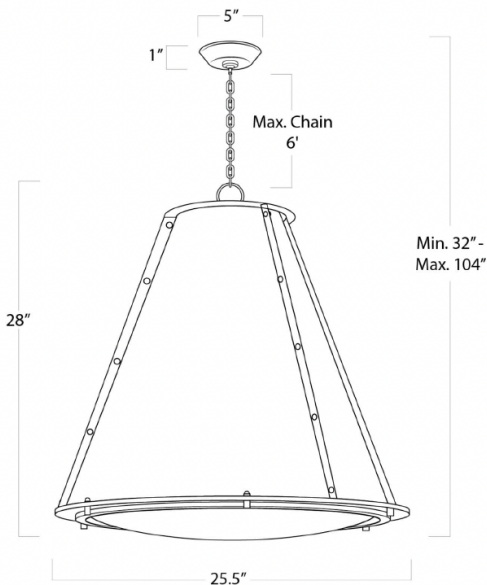

FRENCH MAID CHANDELIER

- Cone silhouette trimmed with a natural brass ring on the top and bottom • Brass studs provide an industrial detail
- Diffuser shade provides ambient light
- Wattage: 100 Max
- Bulb Type: A Type Medium Base (E26)
- Socket: E26 Keyless

PRODUCT #:	ITEM	WIDTH	DEPTH	HEIGHT	PRICE	ADDITIONAL INFORMATION
239-16-1220BBNB	FRENCH MAID CHANDELIER SMALL (BLACKENED BRASS & NATURAL BRASS)	16	16	21	\$954	
239-16-1220WT	FRENCH MAID CHANDELIER SMALL (WHITE)	16	16	21	\$954	
239-16-1191BBNB	FRENCH MAID CHANDELIER LARGE (BLACKENED BRASS & NATURAL BRASS)	25.5	25.5	32	\$2,160	
239-16-1191WT	FRENCH MAID CHANDELIER LARGE (WHITE & NATURAL BRASS) *	25.5	25.5	32	\$2,160	

HEIGHT	32
WIDTH	25.5
DEPTH	25.5
SHADE DIMS	N/A
SHADE COLOR	N/A
BULB QTY	3
BULB TYPE	A Type Medium Base (E26)
SOCKET	E26 Keyless
WATTAGE	100 Watt Max
WIRING TYPE	Hard Wire
MATERIAL	Steel
FINISH	Blackened Brass
NOTES	10 ft of cord and 6 ft of chain
FREIGHT ONLY	Yes