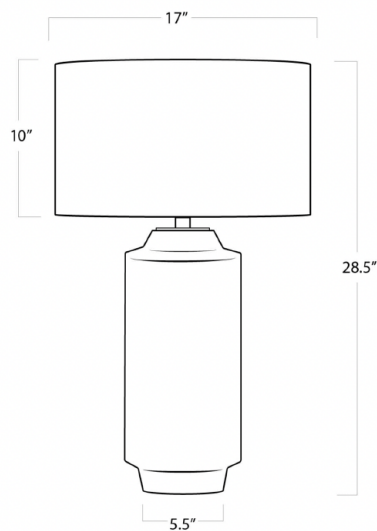

DAYTON CERAMIC TABLE LAMP

- Wattage: 3-Way 150 Watt Max
- Bulb Qty: 1
- Bulb Type: A Type Medium Base (E26)
- Socket: E26 3-Way Cast Turn Knob
- Wiring Type: Standard
- Cord: 8 feet

PRODUCT #:	ITEM	WIDTH	DEPTH	HEIGHT	PRICE	ADDITIONAL INFORMATION
239-13-1275	DAYTON CERAMIC TABLE LAMP	17	17	28.5	\$720	

HEIGHT	28.5
WIDTH	17
DEPTH	17
SHADE DIMS	17 x 17 x 10
SHADE COLOR	Natural Linen
BULB QTY	1
BULB TYPE	A Type Medium Base (E26)
SOCKET	E26 3-Way Cast Turn Knob
WATTAGE	3-Way 150 Watt Max
WIRING TYPE	Standard
MATERIAL	Ceramic
FINISH	Ebony
NOTES	8 ft of cord
FREIGHT ONLY	No