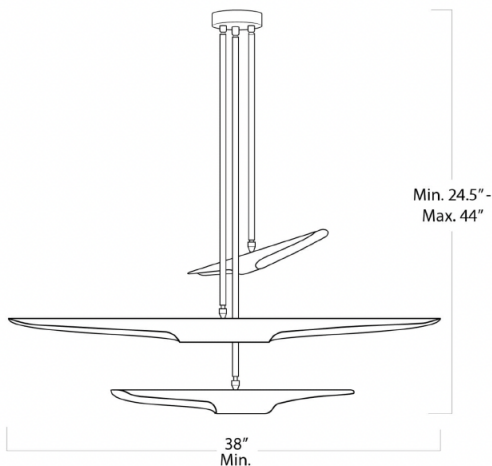

CONCORDE CHANDELIER

- Wattage: 40 Watt Max
- Bulb Qty: 6
- Bulb Type: B Type Candelabra Base (E12)
- Socket: E12 Candelabra

PRODUCT #:	ITEM	WIDTH	DEPTH	HEIGHT	PRICE	ADDITIONAL INFORMATION
239-16-1081BLK	CONCORDE CHANDELIER IN BLACK	38	38	24.5-44	\$1,800	

HEIGHT	24.5
WIDTH	38
DEPTH	38
SHADE DIMS	N/A
SHADE COLOR	N/A
BULB QTY	6
BULB TYPE	B Type Candelabra Base (E12)
SOCKET	E12 Candelabra
WATTAGE	25 Watt Max
WIRING TYPE	Hard Wire
MATERIAL	Steel
FINISH	Blackened Steel
NOTES	10 ft of cord
FREIGHT ONLY	No