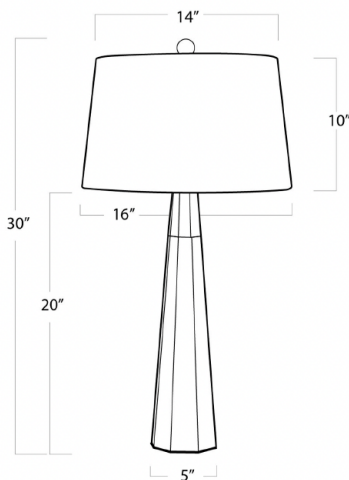

## CARLI CRYSTAL TABLE LAMP

- Nickel and crystal
- Tapered geometric column
- Polished nickel hardware
- Wattage: 150 Watt Max / Bulb Type: A Type Medium Base (E26)
- Socket: E26 Cast Dimmer

PRODUCT #:	ITEM	WIDTH	DEPTH	HEIGHT	PRICE	ADDITIONAL INFORMATION
239-13-1324	CARLI CRYSTAL TABLE LAMP	16	16	30	\$954	

<b>HEIGHT</b>	30
<b>WIDTH</b>	16
<b>DEPTH</b>	16
<b>SHADE DIMS</b>	14 x 16 x 10
<b>SHADE COLOR</b>	Natural Linen
<b>BULB QTY</b>	1
<b>BULB TYPE</b>	A Type Medium Base (E26)
<b>SOCKET</b>	E26 Cast Dimmer
<b>WATTAGE</b>	150 Watt Max
<b>WIRING TYPE</b>	French Wire
<b>MATERIAL</b>	Crystal
<b>FINISH</b>	Clear
<b>NOTES</b>	10 ft of cord
<b>FREIGHT ONLY</b>	No