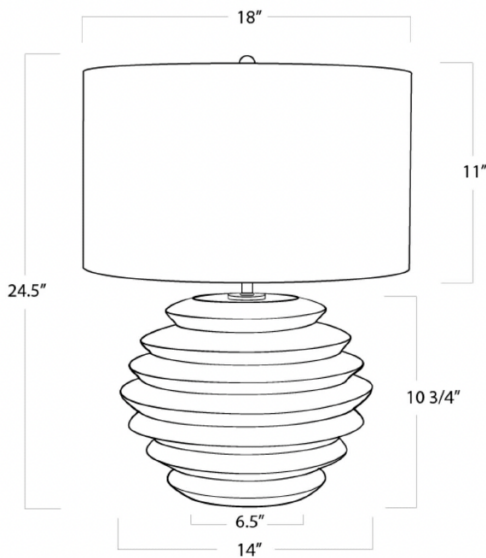

## CANYON LAMP

- Earthenware feel, making it stand like a modern heirloom
- A natural linen shade makes the whole look more refined.
- Wattage: 3-Way 150 Watt Max
- Bulb Type: A Type Medium Base (E26)
- Socket: E26 3-Way Cast Turn Knob

PRODUCT #:	ITEM	WIDTH	DEPTH	HEIGHT	PRICE	ADDITIONAL INFORMATION
239-13-1369	CANYON CERAMIC TABLE LAMP	18	18	24.5	\$810	

<b>HEIGHT</b>	24.5
<b>WIDTH</b>	18
<b>DEPTH</b>	18
<b>SHADE DIMS</b>	18 x 18 x 11
<b>SHADE COLOR</b>	Natural Linen
<b>BULB QTY</b>	1
<b>BULB TYPE</b>	A Type Medium Base (E26)
<b>SOCKET</b>	E26 3-Way Cast Turn Knob
<b>WATTAGE</b>	3-Way 150 Watt Max
<b>WIRING TYPE</b>	Standard
<b>MATERIAL</b>	Ceramic
<b>FINISH</b>	Grey
<b>NOTES</b>	N/A
<b>FREIGHT ONLY</b>	No