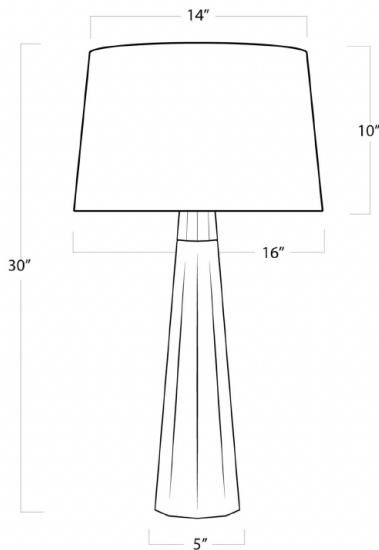

BRETTA CONCRETE TABLE LAMP

- Socket and-or Bulb Type: E26
- 3-Way Cast-Shell Turn knob at socket
- A/150W/3-W

PRODUCT #:	ITEM	WIDTH	DEPTH	HEIGHT	PRICE	ADDITIONAL INFORMATION
239-13-1051	BERETTA CONCRETE TABLE LAMP	16	16	30	\$584	

HEIGHT	30
WIDTH	16
DEPTH	16
SHADE DIMS	14 x 16 x 10
SHADE COLOR	Natural Linen
BULB QTY	1
BULB TYPE	A Type Medium Base (E26)
SOCKET	E26 3-Way Cast-Shell, Turn Knob
WATTAGE	3-Way 150 Watt Max
WIRING TYPE	Standard
MATERIAL	Concrete
FINISH	Natural
NOTES	8 ft of cord
FREIGHT ONLY	No