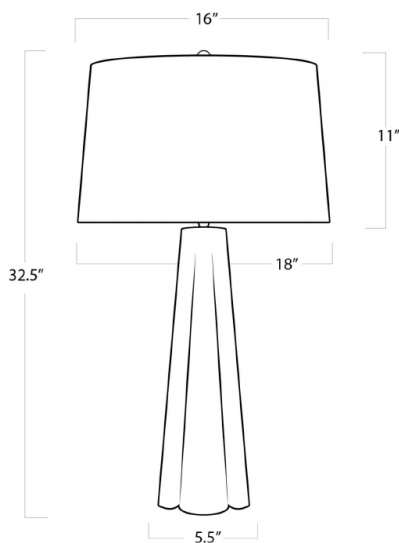

ALABASTER QUATREFOIL TABLE LAMP

- Socket and-or Bulb Type: E26 3-Way
- Cast-Shell Turn knob at socket
- 1 Type A 150W

PRODUCT #:	ITEM	WIDTH	DEPTH	HEIGHT	PRICE	ADDITIONAL INFORMATION
239-13-1038	ALABASTER QUATREFOIL TABLE LAMP - LARGE	18	18	32.5	\$1,440	
239-13-1037	ALABASTER QUATREFOIL TABLE LAMP - SMALL	13	13	27.5	\$900	

HEIGHT	32.5
WIDTH	18
DEPTH	18
SHADE DIMS	16 x 18 x 11
SHADE COLOR	Natural Linen
BULB QTY	1
BULB TYPE	A Type Medium Base (E26)
SOCKET	E26 3-Way Cast-Shell, Turn Knob
WATTAGE	3-Way 150 Watt Max
WIRING TYPE	French Wire
MATERIAL	Alabaster
FINISH	Natural Stone
NOTES	8 ft of cord
FREIGHT ONLY	No